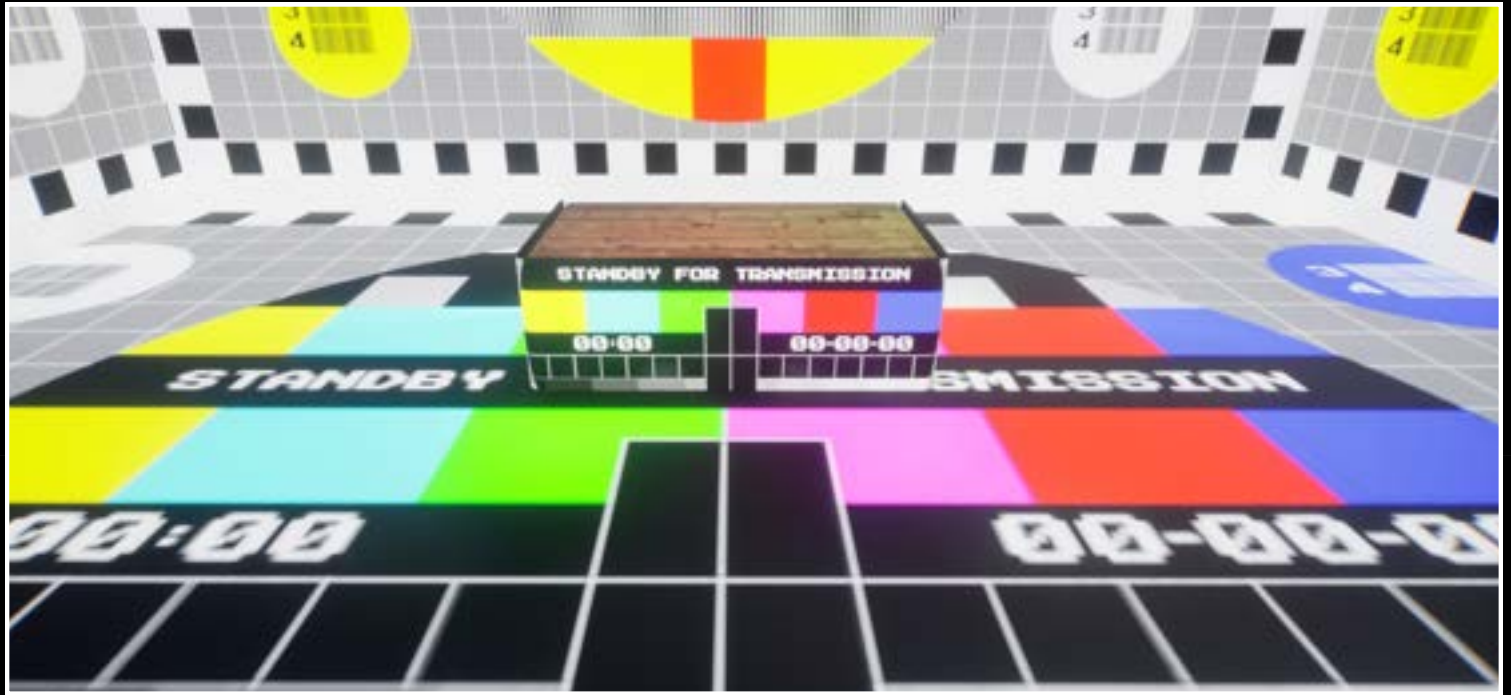

V I R T U A L C A M E R A

JAPANESE TEA ROOM
(SUMMER/ WINTER DJ)

SUNFLOWERS

*This set has a virtual monitor for video or any NDI input

V I R T U A L C A M E R A

QUIZ NIGHT

*This set has two virtual monitors for video or any NDI input
*This set has an interactive confetti trigger

MUSIC STAGE

*This set has a virtual monitor for video or any NDI input

V I R T U A L C A M E R A

DJ CUBE

*This set has a virtual monitor for video or any NDI input

DJ POMENADE

*This set has a virtual monitor for video or any NDI input