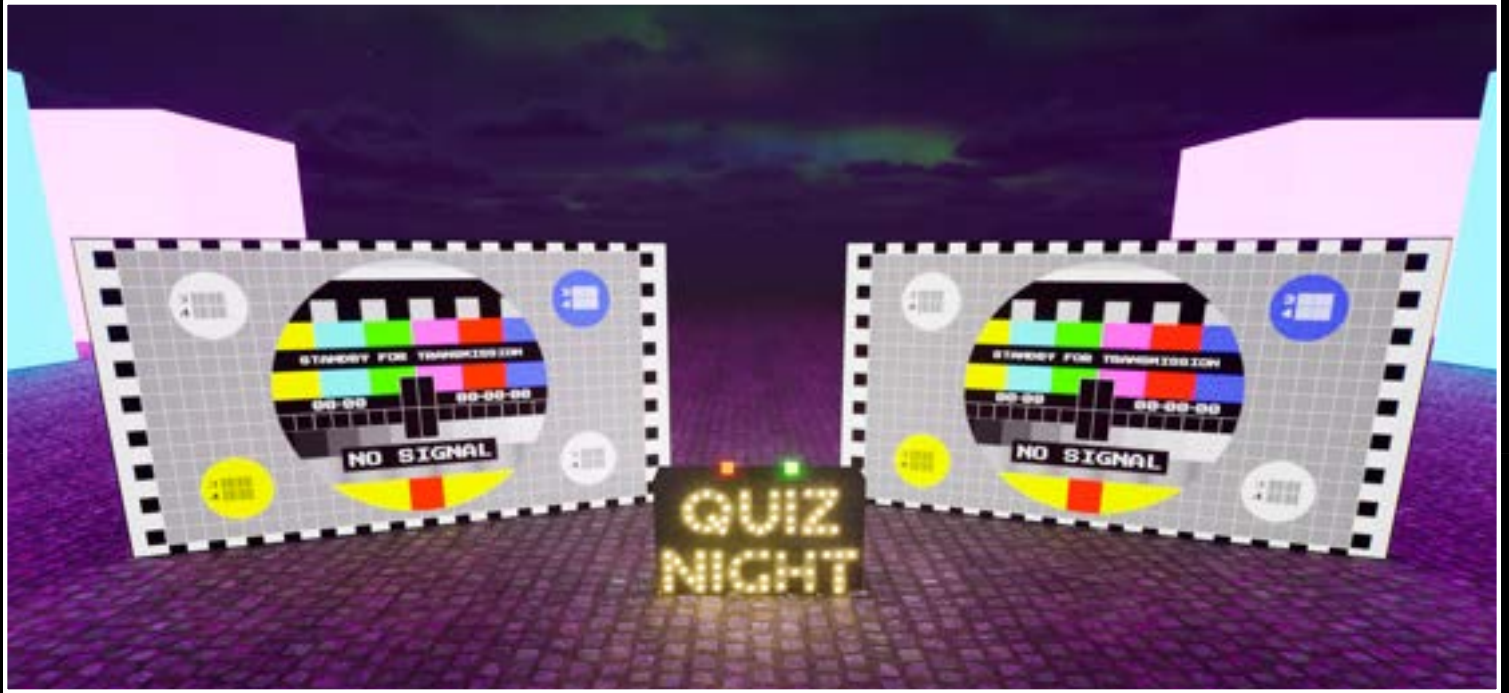

V I R T U A L C A M E R A

JAPANESE TEA ROOM
(SUMMER/ WINTER DJ)

SUNFLOWERS

*This set has a virtual monitor for video or any NDI input

V I R T U A L C A M E R A

QUIZ NIGHT

*This set has two virtual monitors for video or any NDI input
*This set has an interactive confetti trigger

MUSIC STAGE

*This set has a virtual monitor for video or any NDI input

V I R T U A L C A M E R A

DJ CUBE

*This set has a virtual monitor for video or any NDI input

DJ POMENADE

*This set has a virtual monitor for video or any NDI input

*This set has a series of billboards for custom images

PRIDE

T R A C K E D C A M E R A

A tracked camera refers to both the physical and virtual camera moving simultaneously in the same way. This allows for more natural camera movements while having a set that can be both within and out of reality.