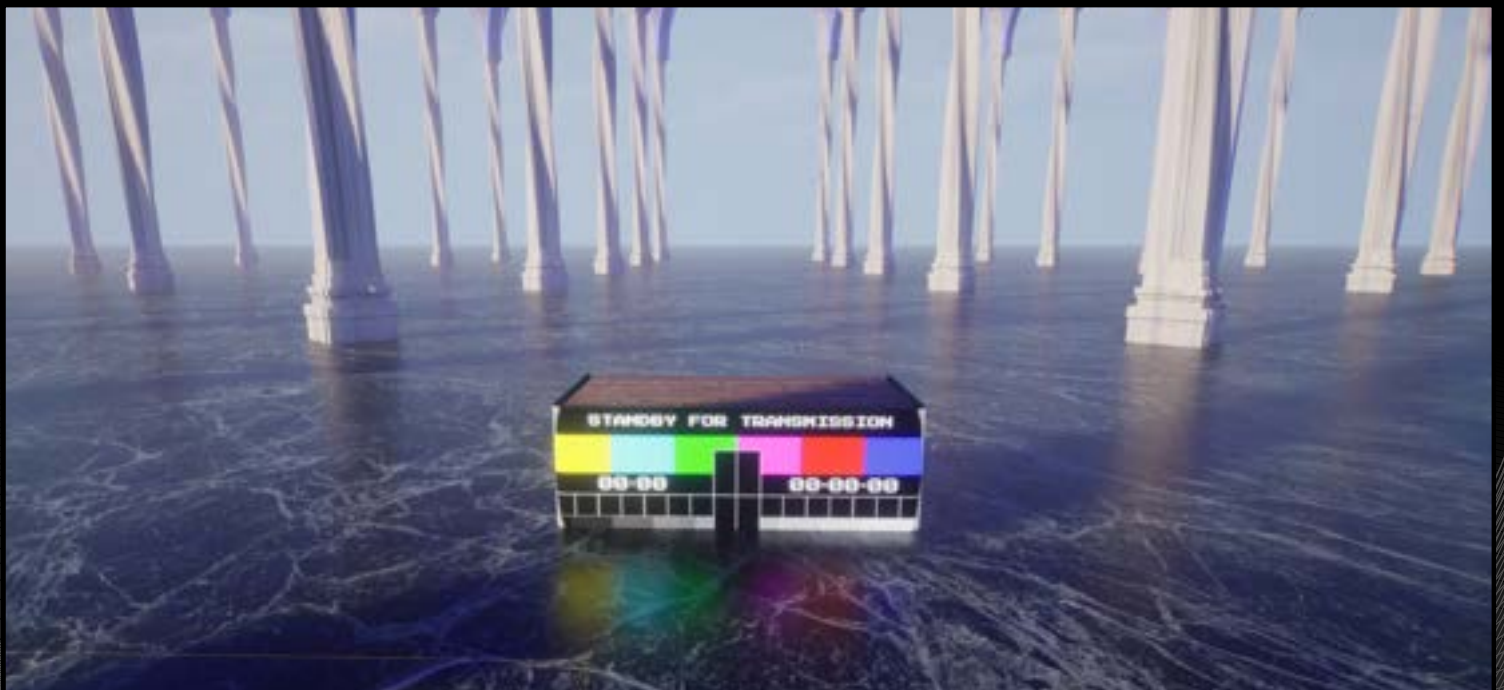

DJ POMENADE

*This set has a virtual monitor for video or any NDI input