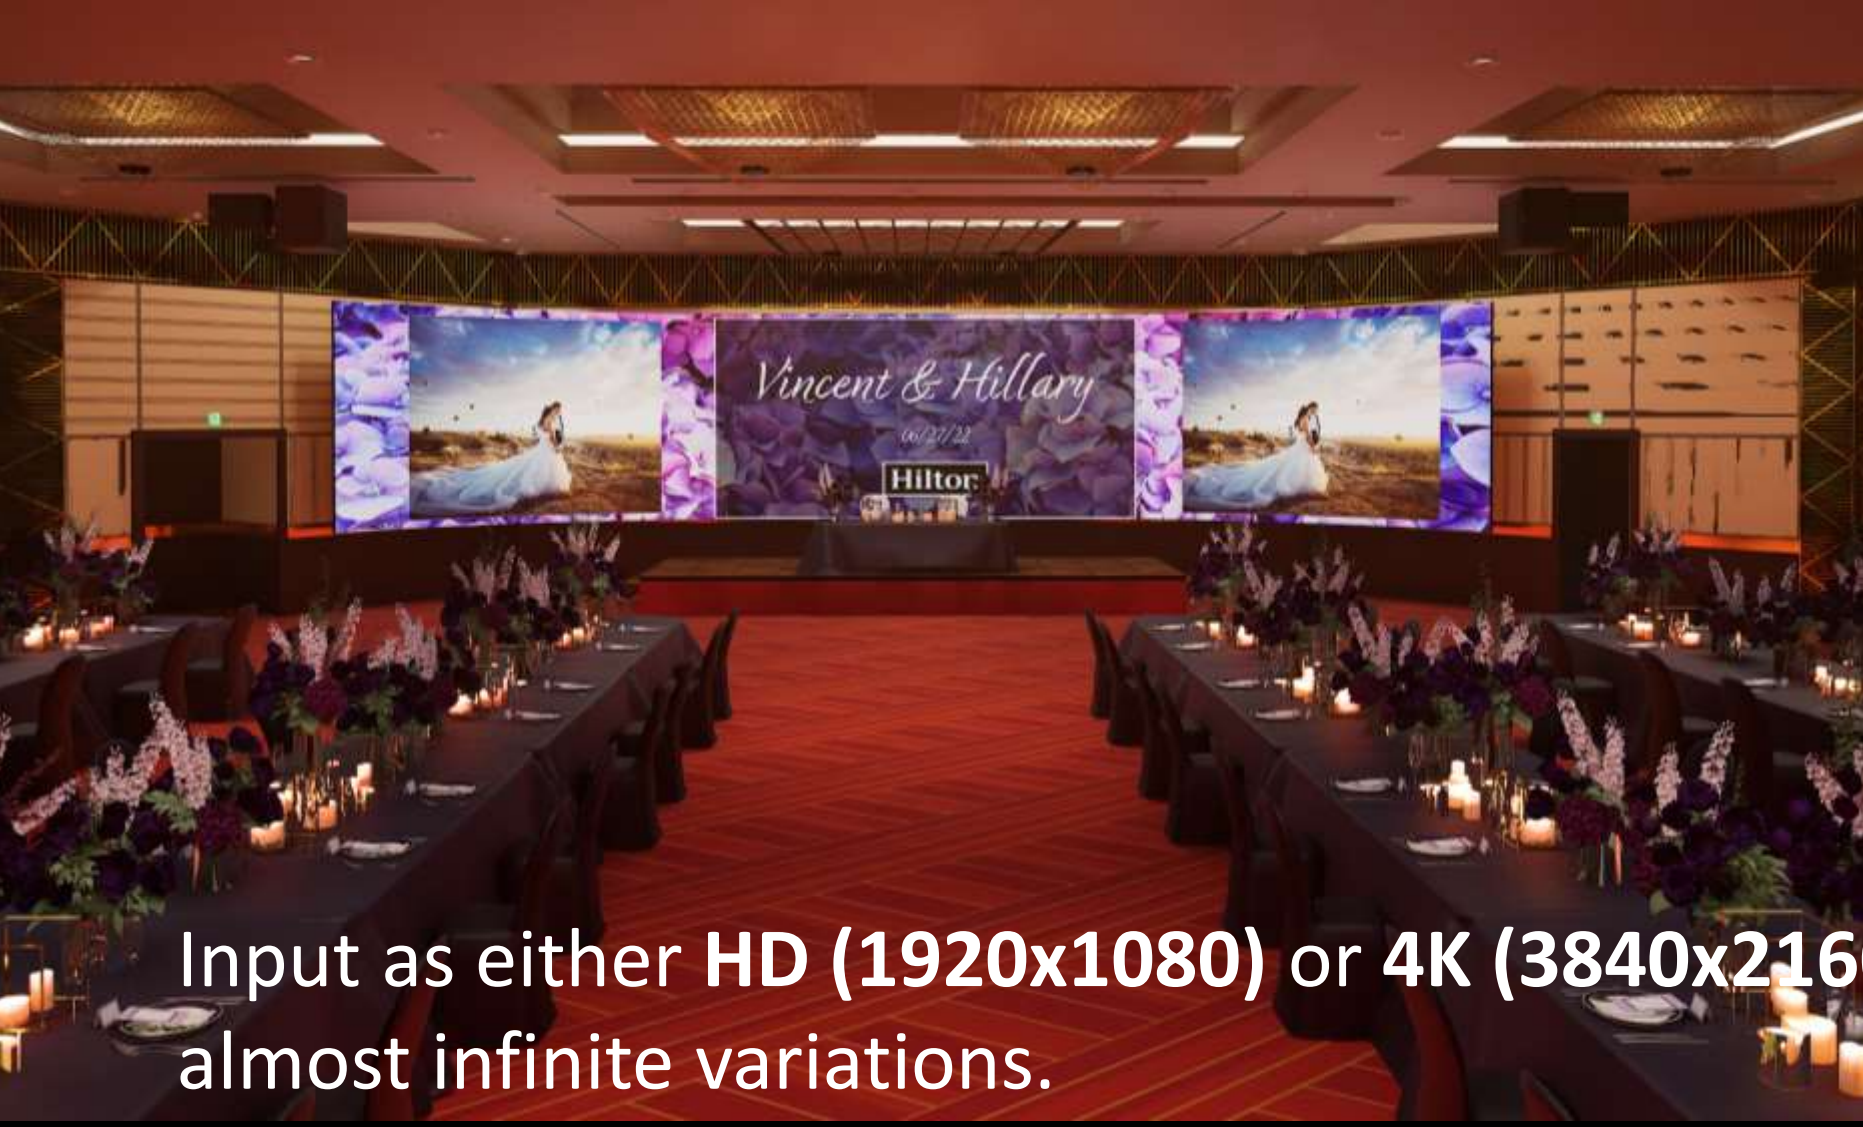

Kiku Ballroom LED Wall Perfect for a variety of events

Impactful Presentations

Virtual Weddings

Hybrid Events

15112mm × 3037mm LED Wall

Largest LED screen within a hotel in Japan

- Product Model: IEX 2.5
- Brand: Barco
- Wall dimensions: W15.1m x H3.04m
- Pixel resolution: W6720 x H1215
- # of LED tiles: W28 x H9 (252 tiles)
- Video wall processor & switching system
- Configurable operator console
- Multiple layout options available

System Overview

EC-30 operator console

- LED Panel Product Model: IEX2.5
- Pixel pitch: 2.5mm
- Brightness: 600nit *max 360nit for this Hilton Tokyo operation
- Contrast ratio: 5000:1
- Viewing angle: 160° +/- 5°(horizontal, vertical)
- Uniformity: 97%

Windowing with S3-4K Processor

4K (A)

- 2x 4K window + Native background 4K (B)

- 8x HD window + Native background

LED Video Wall Screen Layout Examples

Input as either HD (1920x1080) or 4K (3840x2160) and can be oriented on the display in almost infinite variations.