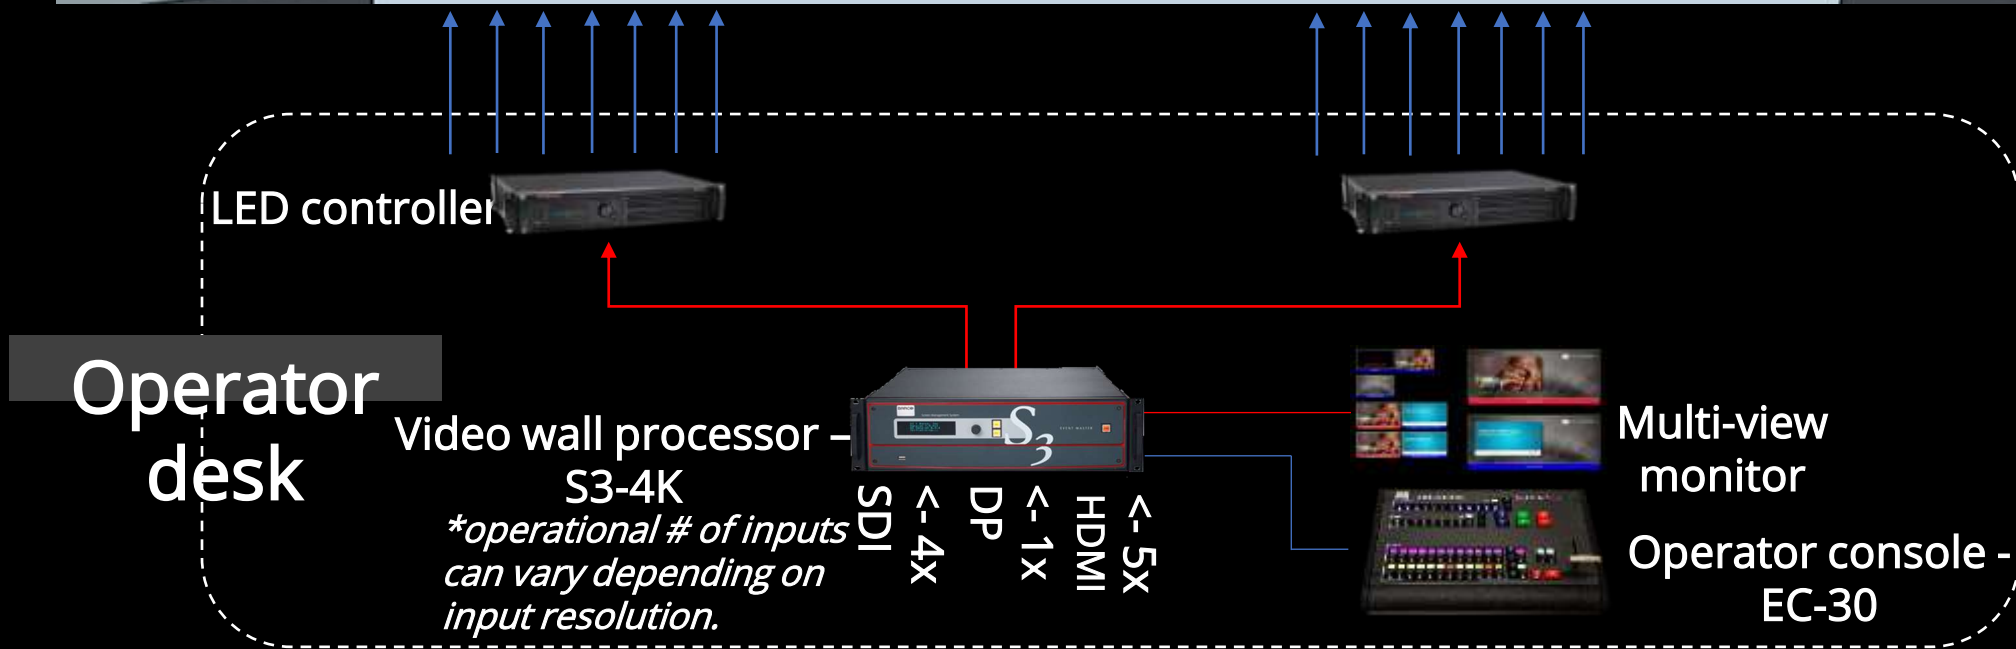

Kiku Ballroom LED Wall Perfect for a variety of events

Impactful Presentations

Virtual Weddings

Hybrid Events

15112mm × 3037mm LED Wall

Largest LED screen within a hotel in Japan

- Product Model: IEX 2.5
- Brand: Barco
- Wall dimensions: W15.1m x H3.04m
- Pixel resolution: W6720 x H1215
- # of LED tiles: W28 x H9 (252 tiles)
- Video wall processor & switching system
- Configurable operator console
- Multiple layout options available

System Overview

EC-30 operator console

- LED Panel Product Model: IEX2.5
- Pixel pitch: 2.5mm
- Brightness: 600nit *max 360nit for this Hilton Tokyo operation
- Contrast ratio: 5000:1
- Viewing angle: 160° +/- 5°(horizontal, vertical)
- Uniformity: 97%

Windowing with S3-4K Processor

4K (A)

- 2x 4K window + Native background 4K (B)

- 8x HD window + Native background

LED Video Wall Screen Layout Examples

Input as either HD (1920x1080) or 4K (3840x2160) and can be oriented on the display in almost infinite variations.

* Can be simultaneously streamed to the LED wall in the ballroom and any platform or custom stream server.

The VEGA logo is located in the bottom right corner, featuring a red triangle above the word "VEGA" in white capital letters.