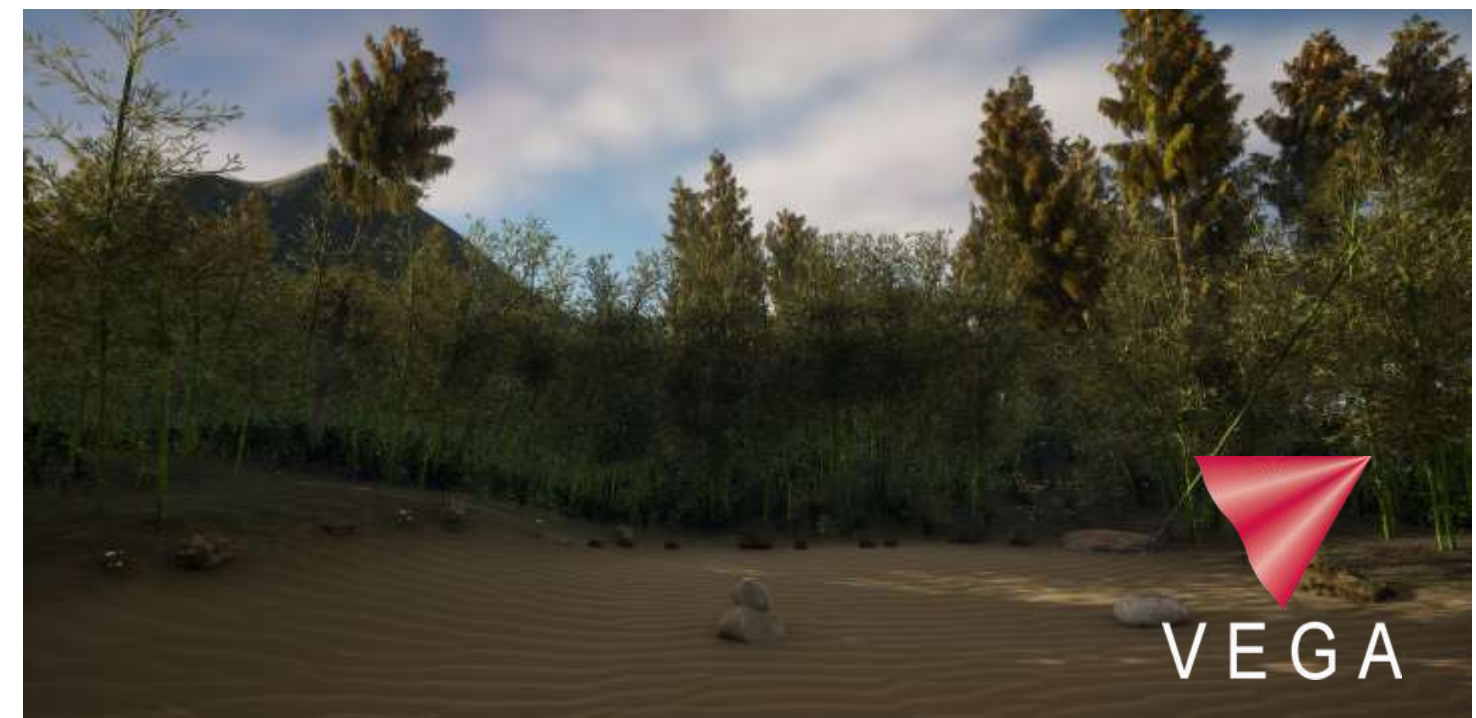

Sample
Virtual Worlds

Hilton

VEGA