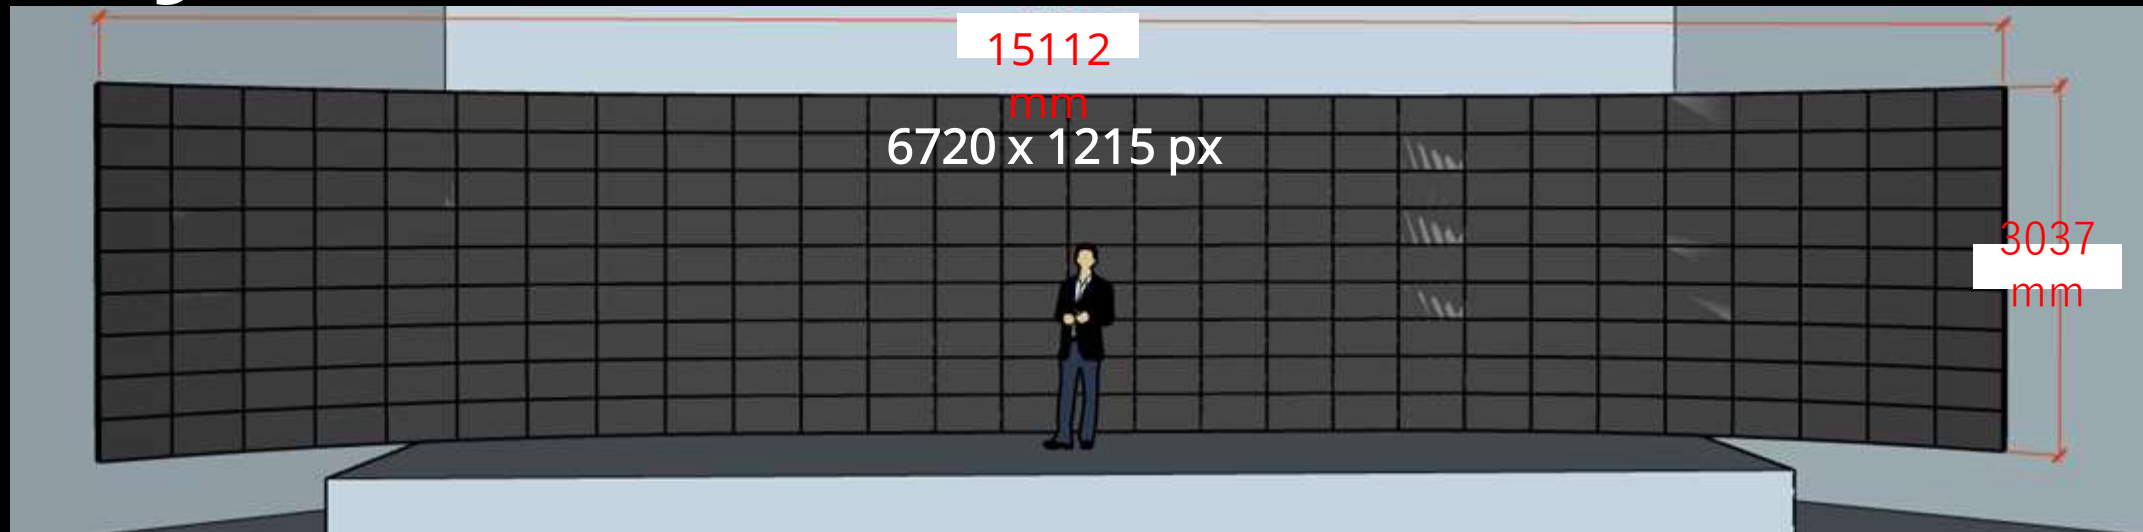

Kiku Ballroom LED Wall Perfect for a variety of events

Impactful Presentations

Virtual Weddings

Hybrid Events

15112mm × 3037mm LED Wall

Largest LED screen within a hotel in Japan

- Product Model: IEX 2.5
- Brand: Barco
- Wall dimensions: W15.1m x H3.04m
- Pixel resolution: W6720 x H1215
- # of LED tiles: W28 x H9 (252 tiles)
- Video wall processor & switching system
- Configurable operator console
- Multiple layout options available

System Overview

EC-30 operator console

- LED Panel Product Model: IEX2.5
- Pixel pitch: 2.5mm
- Brightness: 600nit *max 360nit for this Hilton Tokyo operation
- Contrast ratio: 5000:1
- Viewing angle: 160° +/- 5°(horizontal, vertical)
- Uniformity: 97%

Windowing with S3-4K Processor

4K (A)

- 2x 4K window + Native background 4K (B)

- 8x HD window + Native background

LED Video Wall Screen Layout Examples

Input as either HD (1920x1080) or 4K (3840x2160) and can be oriented on the display in almost infinite variations.