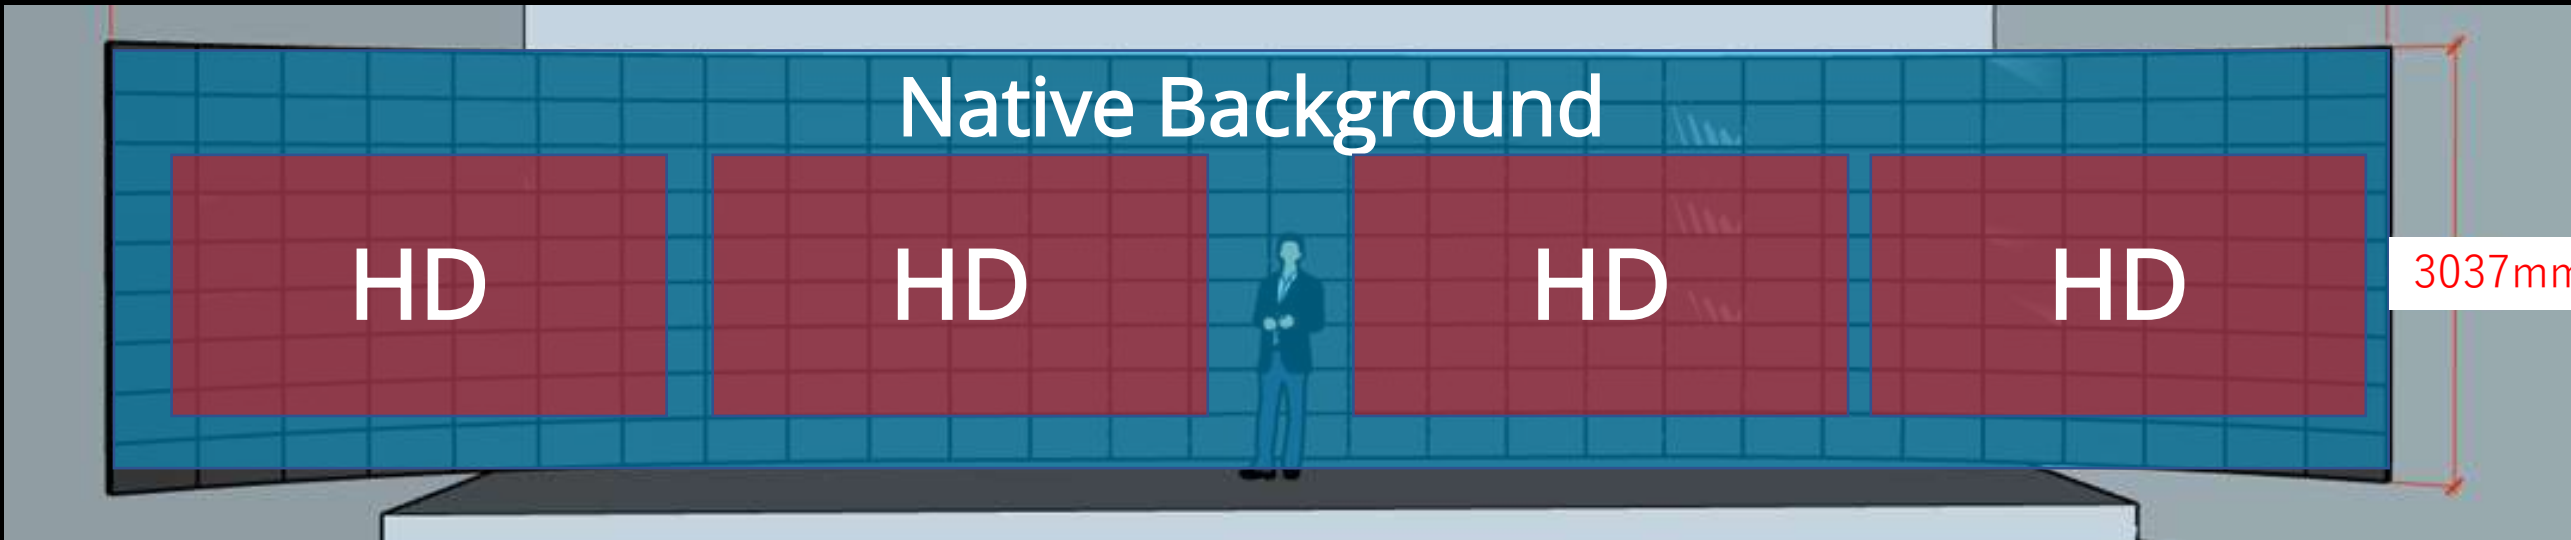

Kiku Ballroom LED Wall Perfect for a variety of events

Impactful Presentations

Virtual Weddings

Hybrid Events

15112mm × 3037mm LED Wall

Largest LED screen within a hotel in Japan

- Product Model: IEX 2.5
- Brand: Barco
- Wall dimensions: W15.1m x H3.04m
- Pixel resolution: W6720 x H1215
- # of LED tiles: W28 x H9 (252 tiles)
- Video wall processor & switching system
- Configurable operator console
- Multiple layout options available

System Overview

EC-30 operator console

- LED Panel Product Model: IEX2.5
- Pixel pitch: 2.5mm
- Brightness: 600nit *max 360nit for this Hilton Tokyo operation
- Contrast ratio: 5000:1
- Viewing angle: 160° +/- 5°(horizontal, vertical)
- Uniformity: 97%

Windowing with S3-4K Processor

4K (A)

- 2x 4K window + Native background 4K (B)

- 8x HD window + Native background

LED Video Wall Screen Layout Examples

Input as either HD (1920x1080) or 4K (3840x2160) and can be oriented on the display in almost infinite variations.

* Can be simultaneously streamed to the LED wall in the ballroom and any platform or custom stream server.

The VEGA logo is located in the bottom right corner, featuring a red triangle above the word "VEGA" in white capital letters.