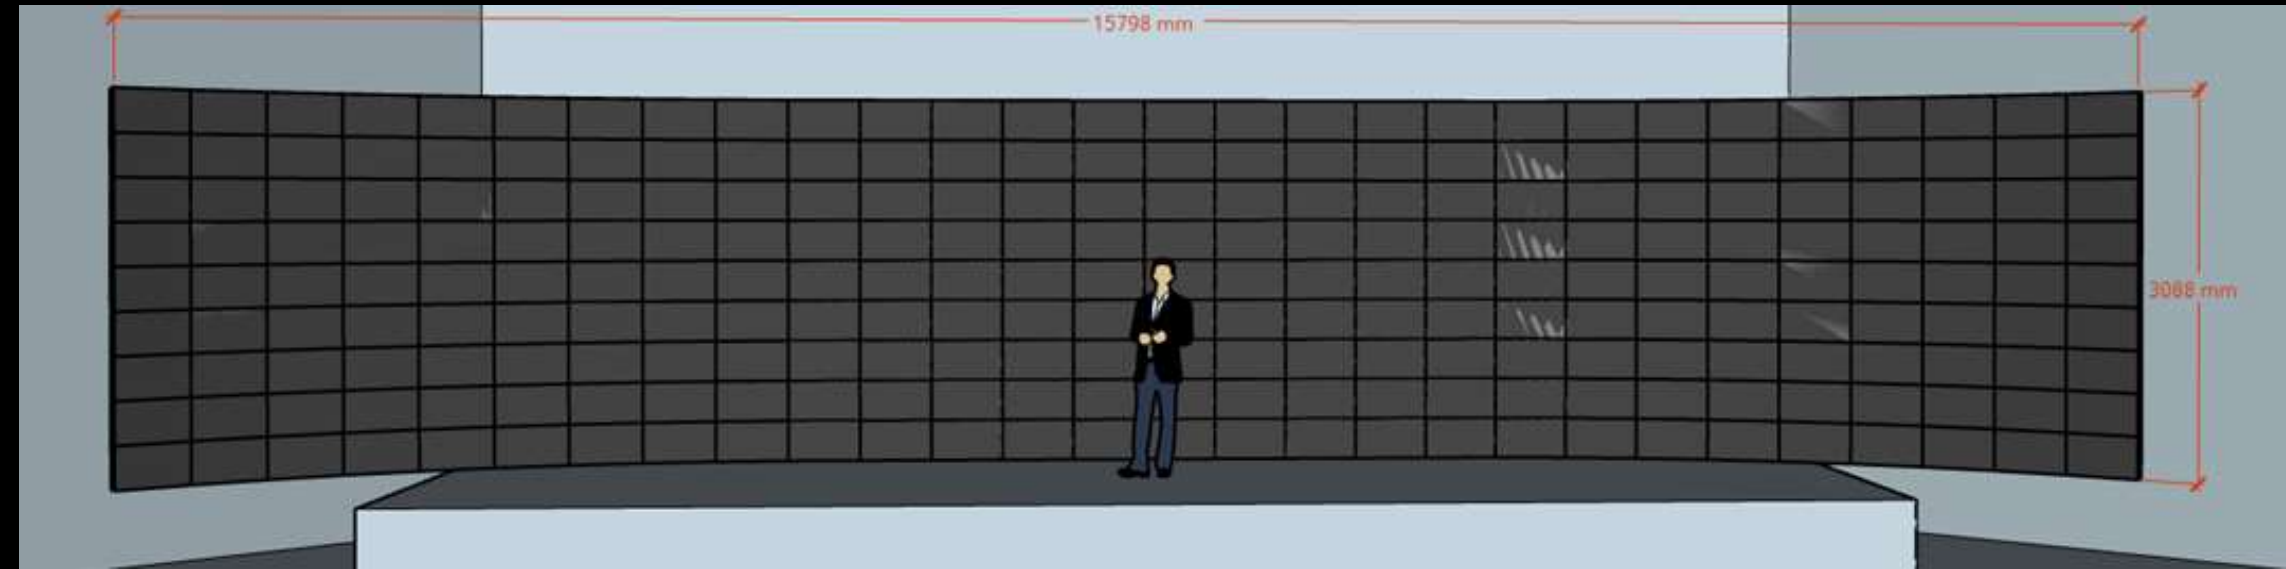

Kiku Ballroom LED Wall Perfect for a variety of events

Impactful Presentations

Virtual Weddings

Hybrid Events

15112mm × 3037mm LED Wall

Largest LED screen within a hotel in Japan

- Product Model: IEX 2.5
- Brand: Barco
- Wall dimensions: W15.1m x H3.04m
- Pixel resolution: W6720 x H1215
- # of LED tiles: W28 x H9 (252 tiles)
- Video wall processor & switching system
- Configurable operator console
- Multiple layout options available

System Overview

EC-30 operator console

- LED Panel Product Model: IEX2.5
- Pixel pitch: 2.5mm
- Brightness: 600nit *max 360nit for this Hilton Tokyo operation
- Contrast ratio: 5000:1
- Viewing angle: 160° +/- 5°(horizontal, vertical)
- Uniformity: 97%

Windowing with S3-4K Processor

4K (A)

- 2x 4K window + Native background 4K (B)

- 8x HD window + Native background

LED Video Wall Screen Layout Examples

Input as either HD (1920x1080) or 4K (3840x2160) and can be oriented on the display in almost infinite variations.

* Can be simultaneously streamed to the LED wall in the ballroom and any platform or custom stream server.

The VEGA logo is located in the bottom right corner, featuring a red triangle above the word "VEGA" in white capital letters.