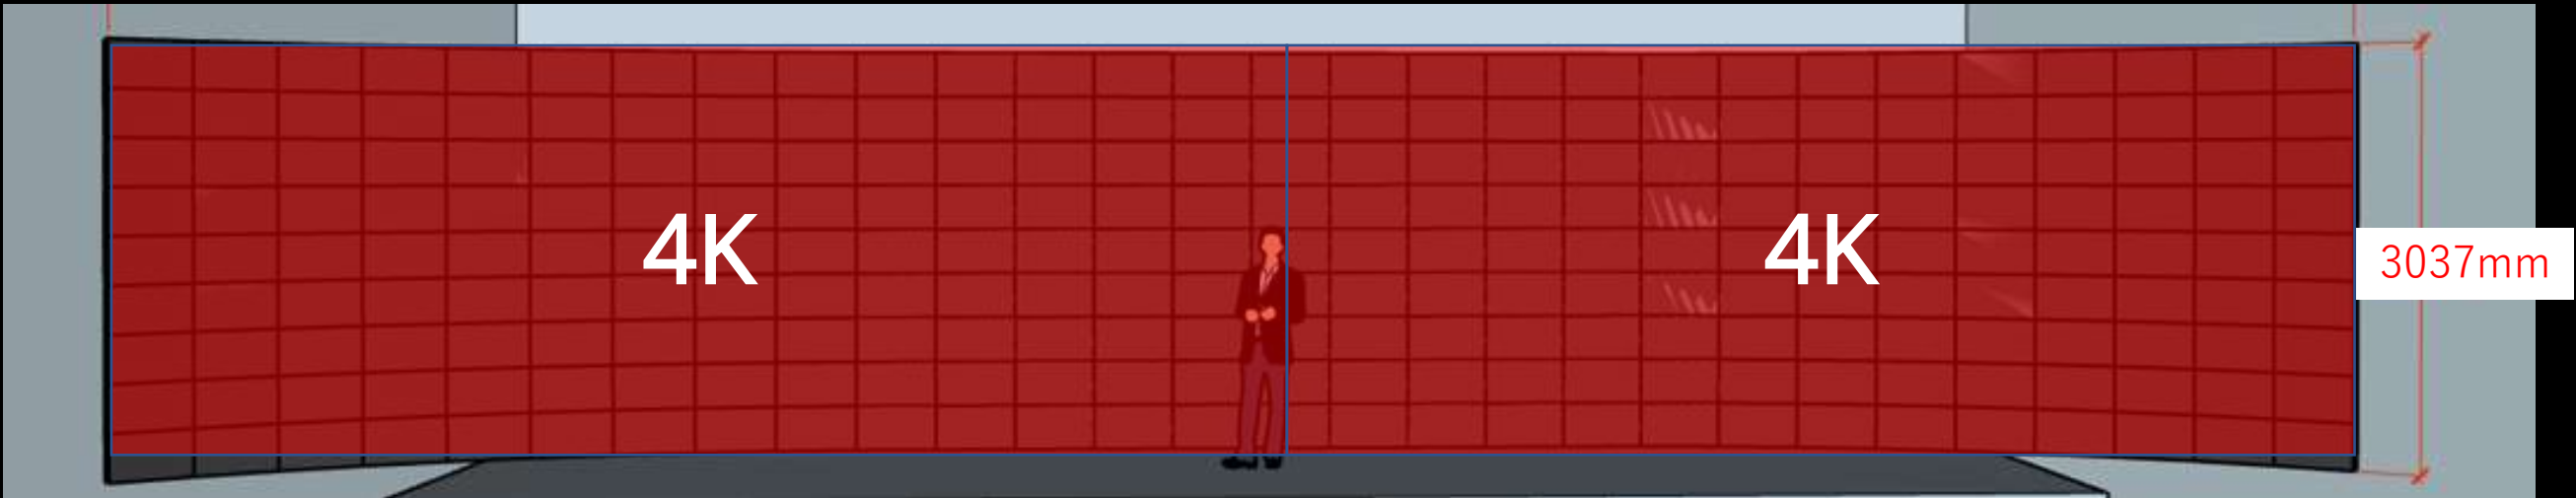

Kiku Ballroom LED Wall Perfect for a variety of events

Impactful Presentations

Virtual Weddings

Hybrid Events

15112mm × 3037mm LED Wall

Largest LED screen within a hotel in Japan

- Product Model: IEX 2.5
- Brand: Barco
- Wall dimensions: W15.1m x H3.04m
- Pixel resolution: W6720 x H1215
- # of LED tiles: W28 x H9 (252 tiles)
- Video wall processor & switching system
- Configurable operator console
- Multiple layout options available

System Overview

EC-30 operator console

- LED Panel Product Model: IEX2.5
- Pixel pitch: 2.5mm
- Brightness: 600nit *max 360nit for this Hilton Tokyo operation
- Contrast ratio: 5000:1
- Viewing angle: 160° +/- 5°(horizontal, vertical)
- Uniformity: 97%

Windowing with S3-4K Processor

4K (A)

- 2x 4K window + Native background 4K (B)

- 8x HD window + Native background

LED Video Wall Screen Layout Examples

Input as either HD (1920x1080) or 4K (3840x2160) and can be oriented on the display in almost infinite variations.

* Can be simultaneously streamed to the LED wall in the ballroom and any platform or custom stream server.

The VEGA logo is located in the bottom right corner, featuring a red triangle above the word "VEGA" in white capital letters.