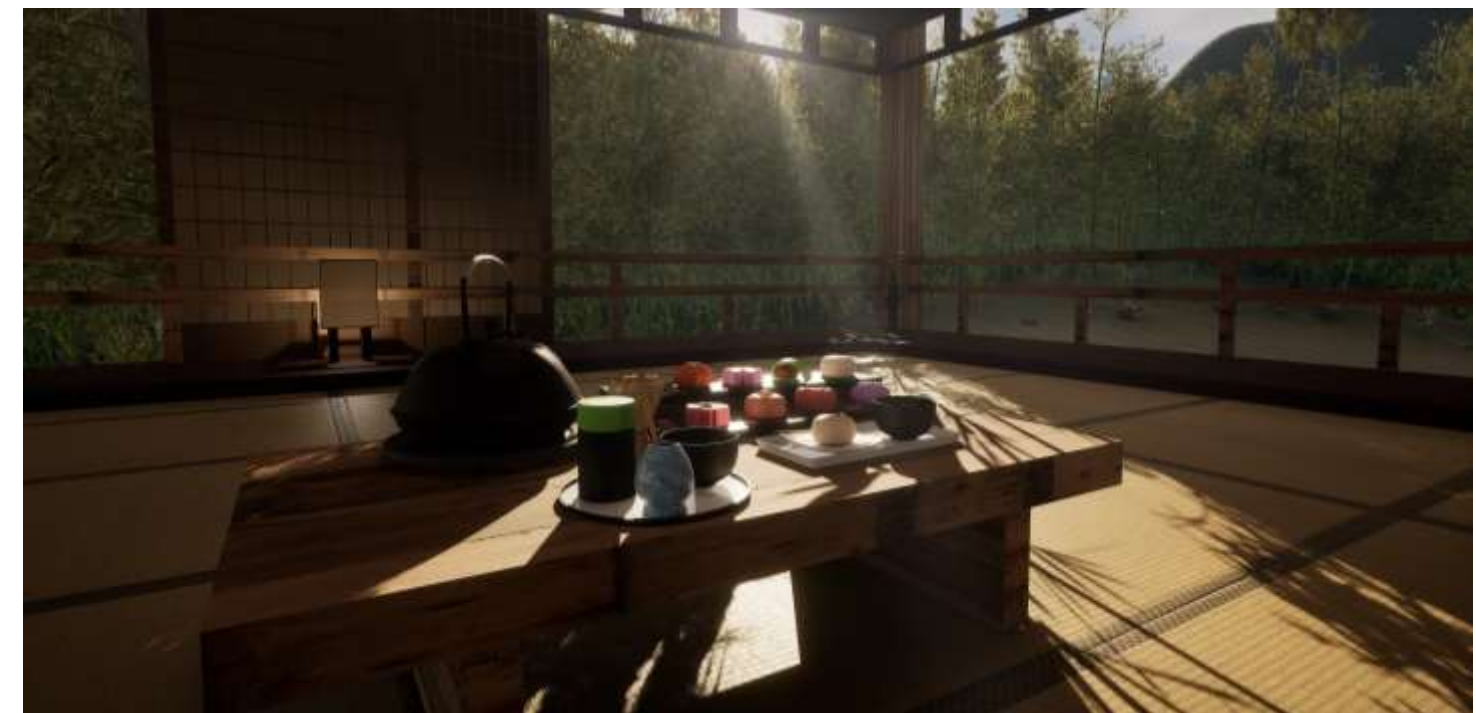

Sample
Virtual Worlds

Hilton

VEGA