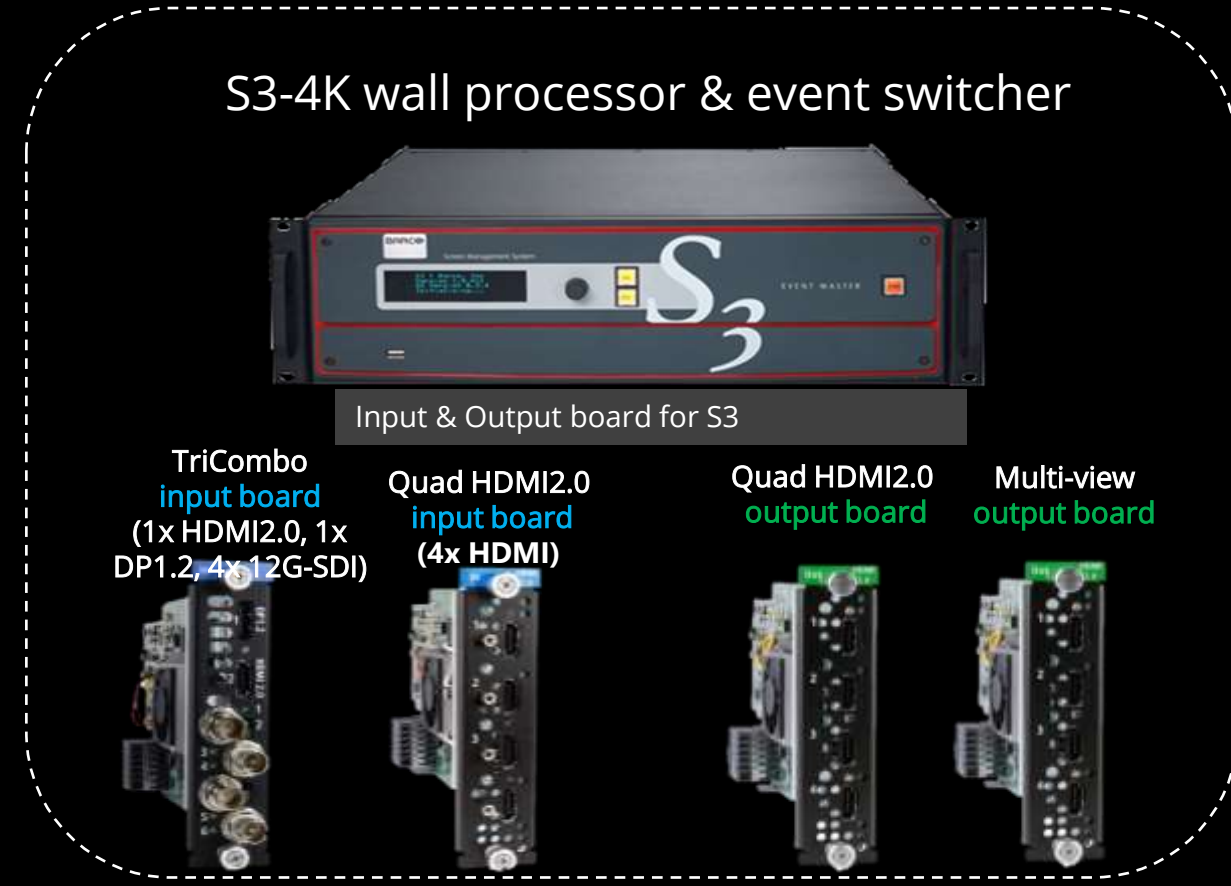

Kiku Ballroom LED Wall Perfect for a variety of events

Impactful Presentations

Virtual Weddings

Hybrid Events

15112mm × 3037mm LED Wall

Largest LED screen within a hotel in Japan

- Product Model: IEX 2.5
- Brand: Barco
- Wall dimensions: W15.1m x H3.04m
- Pixel resolution: W6720 x H1215
- # of LED tiles: W28 x H9 (252 tiles)
- Video wall processor & switching system
- Configurable operator console
- Multiple layout options available

System Overview

EC-30 operator console

- LED Panel Product Model: IEX2.5
- Pixel pitch: 2.5mm
- Brightness: 600nit *max 360nit for this Hilton Tokyo operation
- Contrast ratio: 5000:1
- Viewing angle: 160° +/- 5°(horizontal, vertical)
- Uniformity: 97%

Martin Audio Sound Reinforcement System (Proposed)

- Stereo configuration
- 2x SX118 subwoofer + 2x CDD12 (main)
- 2x CDD12 (Delay speaker)

The Hilton logo is displayed in a white-bordered box in the top right corner of the image.

* Can be simultaneously streamed to the LED wall in the ballroom and any platform or custom stream server.

The VEGA logo is located in the bottom right corner, featuring a red triangle above the word "VEGA" in white capital letters.