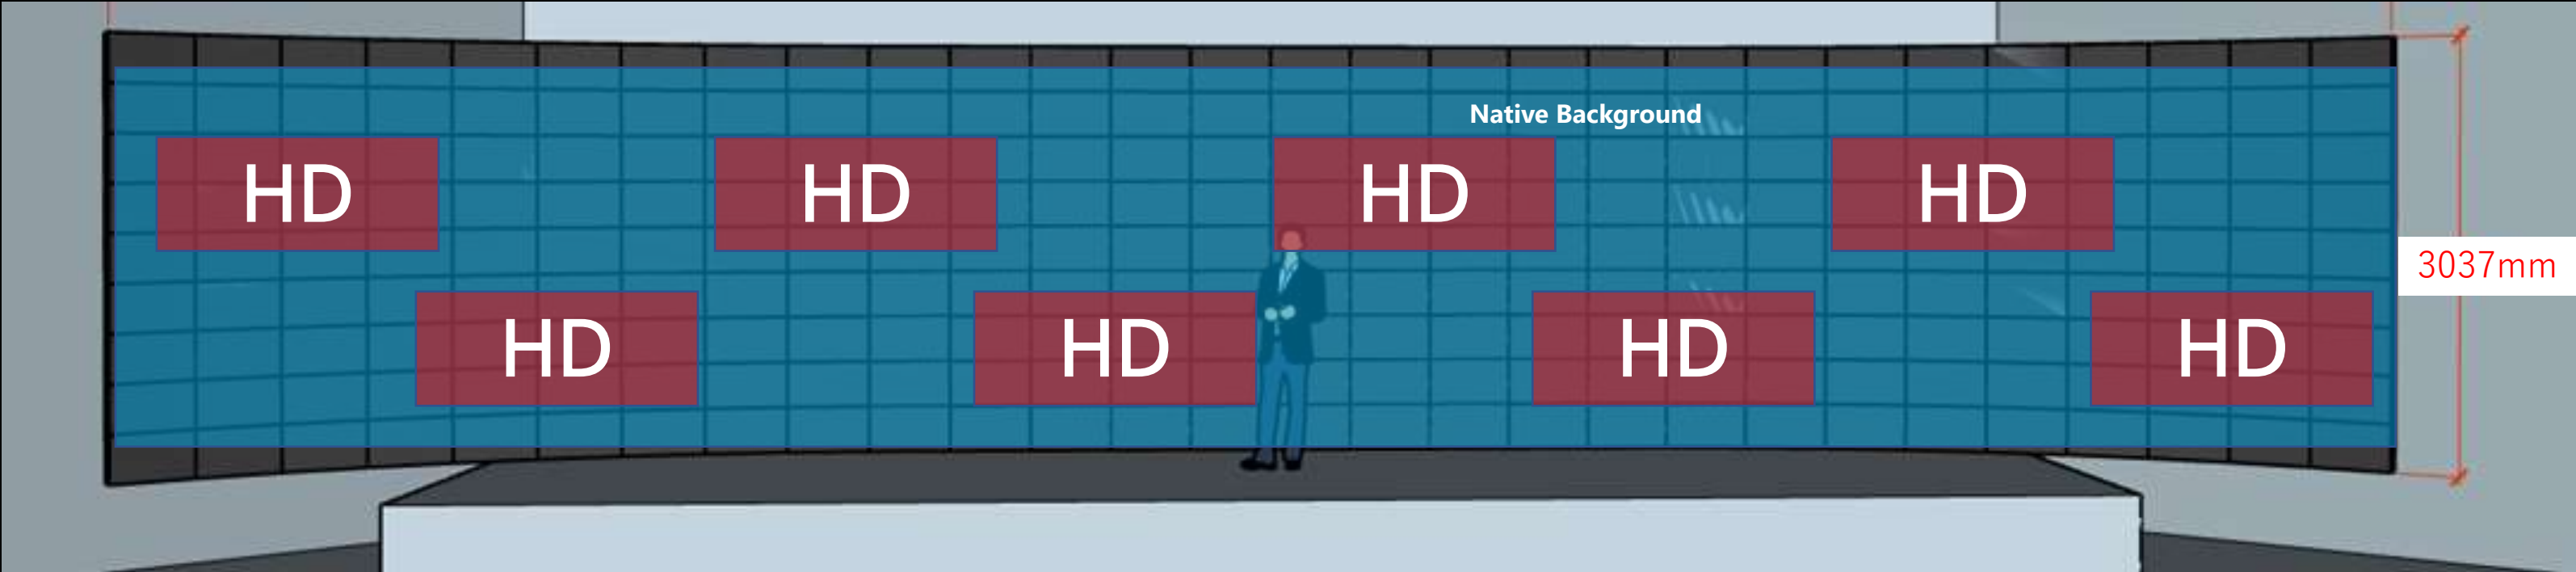

Kiku Ballroom LED Wall Perfect for a variety of events

Impactful Presentations

Virtual Weddings

Hybrid Events

15112mm × 3037mm LED Wall

Largest LED screen within a hotel in Japan

- Product Model: IEX 2.5
- Brand: Barco
- Wall dimensions: W15.1m x H3.04m
- Pixel resolution: W6720 x H1215
- # of LED tiles: W28 x H9 (252 tiles)
- Video wall processor & switching system
- Configurable operator console
- Multiple layout options available

System Overview

EC-30 operator console

- LED Panel Product Model: IEX2.5
- Pixel pitch: 2.5mm
- Brightness: 600nit *max 360nit for this Hilton Tokyo operation
- Contrast ratio: 5000:1
- Viewing angle: 160° +/- 5°(horizontal, vertical)
- Uniformity: 97%

Windowing with S3-4K Processor

4K (A)

- 2x 4K window + Native background 4K (B)

- 8x HD window + Native background

LED Video Wall Screen Layout Examples

Input as either HD (1920x1080) or 4K (3840x2160) and can be oriented on the display in almost infinite variations.

* Can be simultaneously streamed to the LED wall in the ballroom and any platform or custom stream server.

The VEGA logo is located in the bottom right corner, featuring a red triangle above the word "VEGA" in white capital letters.