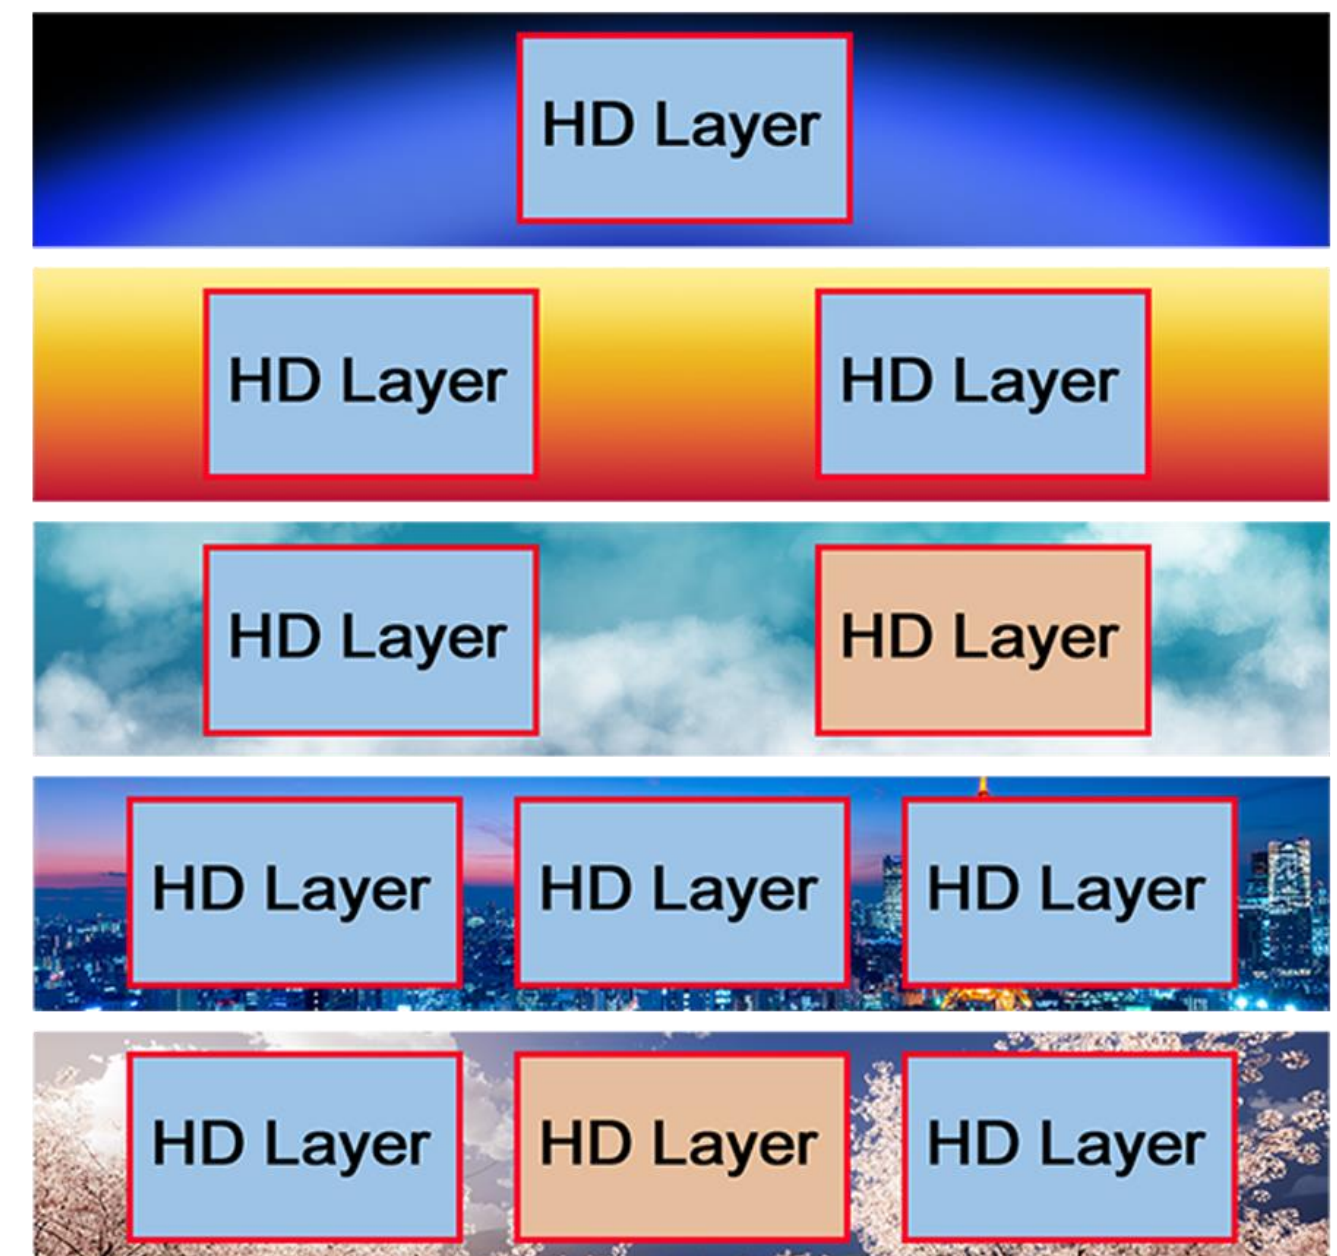

Layout

Package 1

Price ¥350,000 per day (Excl.tax)

- Use of 1 layout from the following option
- 1 background from template menu or plain color
- Use of custom backgrounds by customer
- Free logo inserts