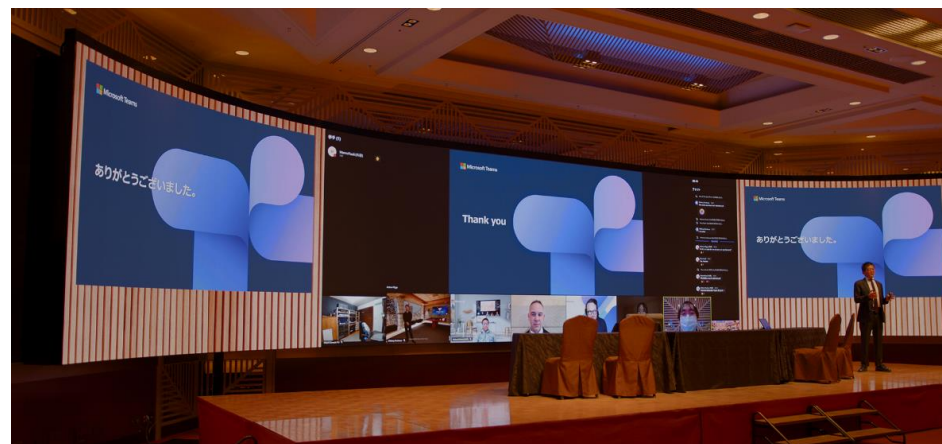

Package

Custom

Price ¥ 2,000,000 per day (Excl. Tax)

- Full LED wall usage, any style or format with any number of custom presets
- 1x LED Operator, 1x Sound Operator, 1x Lighting Operator
- 3 minute opening movie from template menu

*Additional equipment, resource, services (ie. Production Script, Show calling) will be charged as a separate cost